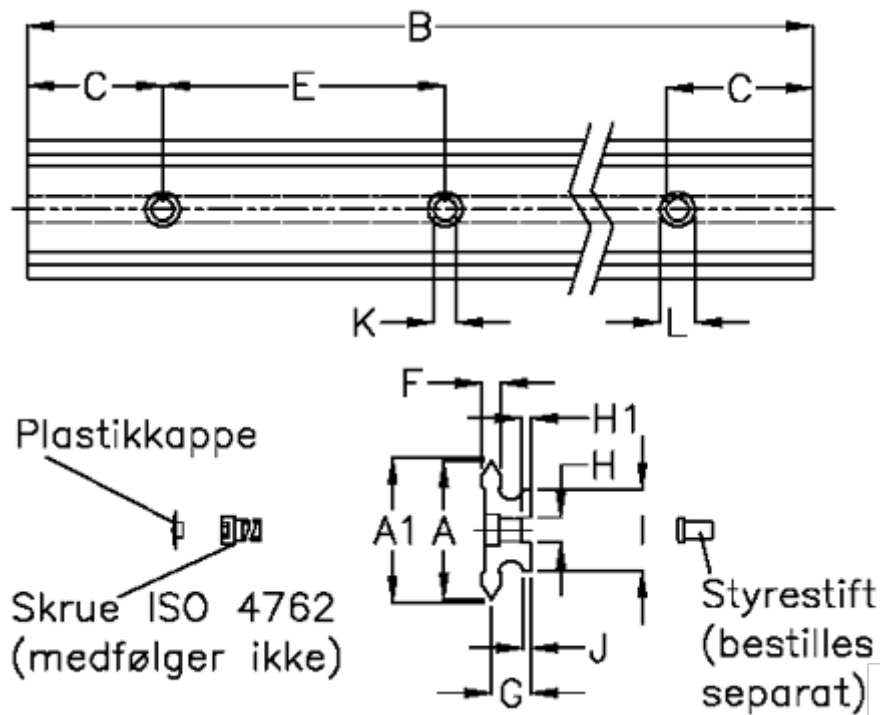

Article number: 059101536

Description: Hepco SL2 spacer slide  
SS NMS12-536

## Measures

A	= 12	G = 6.2	Weight kg/1000 = 440
A1	= 12.37	H = 4	
B	= 536	H1 = 1.8	
C	= 20.5	I = 8.5	
E	= 45	J = 1.7	
F	= 3.0	K = 3.5	
For bearing	= 13	L = 6 x 3	
For guide pin	= 4	M = -	